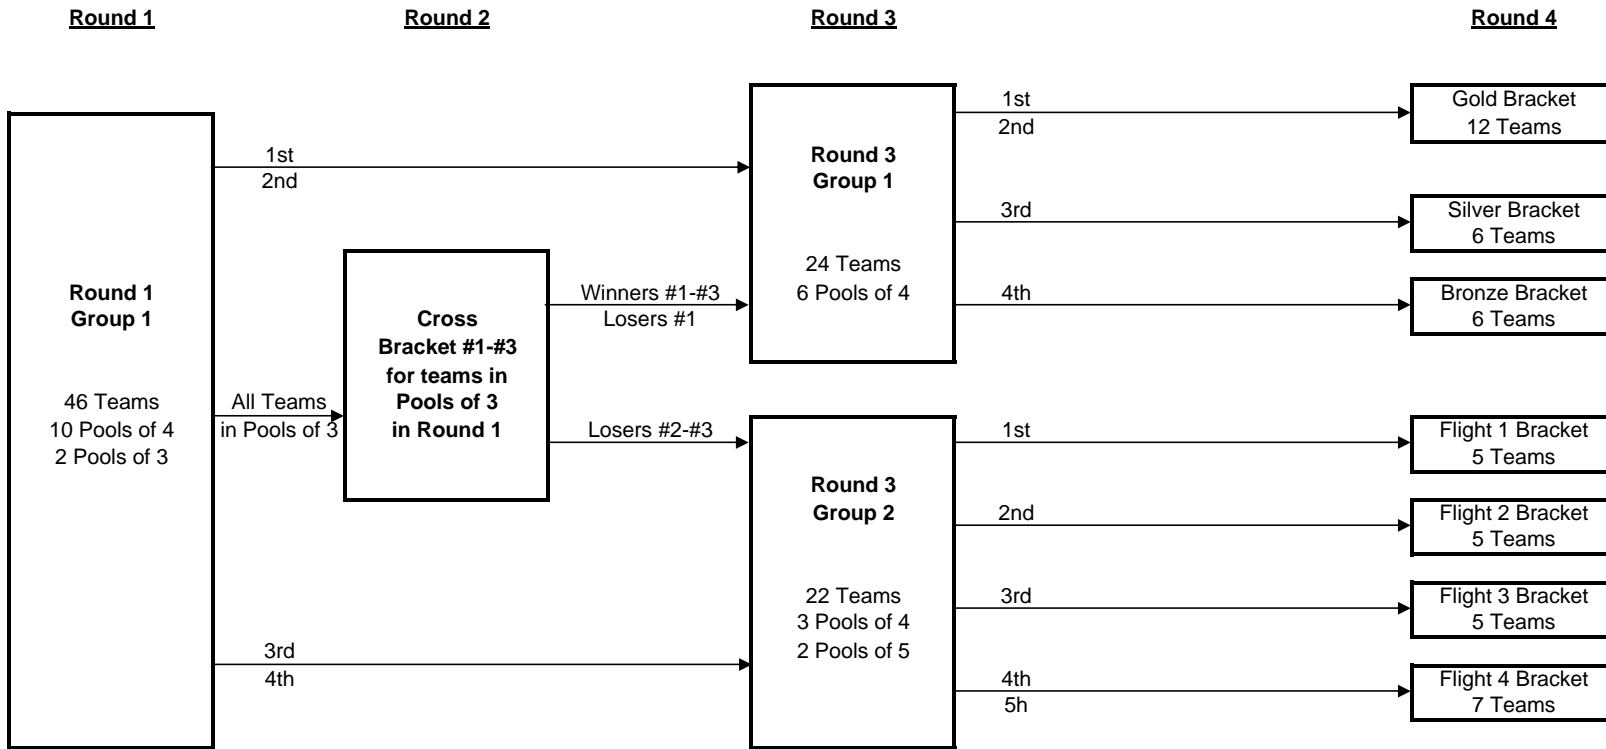

ASC Ct. C1 - 8am Pool 1	ASC Ct. C2 - 8am Pool 2	ASC Ct. C3 - 8am Pool 3	ASC Ct. C4 - 8am Pool 4
1 Bay to Bay 16NikeBlack	2 SCVC 16QS	3 Seaside 16Black	4 Balboa Bay 16Quiksilver
24 Pacific Palisades 16Kaepa	23 Ka Ulukoa 16Mizuno	22 OCVC 16-2	21 Bay to Bay 16NikeBlue
25 Spectrum 16s	26 Highline 16Red	27 Renegades 16Joey	28 Legacy 16-1
48 Surf City 16-2	47 Seaside 16White	46 Riptides SB 16Blue	45 OCVC 16-3
ASC Ct. D4 - 8am Pool 5	ASC Ct. E1 - 8am Pool 6	ASC Ct. E2 - 8am Pool 7	ASC Ct. D4 - 3pm Pool 8
5 Manhattan Beach Surf 16s	6 Highline 16Black	7 Wave 16Jed/Spalding	8 OCVC 16-1
20 SMBC 16Black	19 Central Cal 16Gold	18 Ku'lkahni 16RoShamBo	17 Santa Barbara 16Spikers
29 Wave 16Luke/Spalding	30 Florida Sons 16-1	31 Balboa Bay 16White	32 Long Island 16White
44 Diablo Valley 16Green	43 Riptides OC 16Orange	42 SCVC 16Blue	41 Balboa Bay 16Red
ASC Ct. F1 - 3pm Pool 9	ASC Ct. F1 - 8am Pool 10	ASC Ct. F2 - 8am Pool 11	ASC Ct. F3 - 3pm Pool 12
9 Baja 16s	10 Diablo Valley 16Yahtzee	11 Santa Monica Surf 16s	12 Balboa Bay 16Blue
16 Long Island 16Blue	15 Surf City 16-1	14 NCVC 16Black	13 Riptides SB 16Orange
33 SMBC 16Silver	34 Main Beach Laguna 16-1	35 Vegas Volleyball 16-1	36 TCA 16Black
40 Epic 16Dave	39 San Gabriel 16Tom	38 Epic 16Bryson	37 Central Coast 16Black

U.S. JUNIOR NATIONAL VOLLEYBALL QUALIFIERS
SCVA Boys National Qualifier
16 & Under
46 TEAMS

Teams play the following schedules:

Pools of 3	Pools of 4
1 vs 3 (2 ref)	1 vs 3 (2 ref)
2 vs 3 (1 ref)	2 vs 4 (1 ref)
1 vs 2 (3 ref)	1 vs 4 (3 ref)
All matches are played on the hour	2 vs 3 (1 ref)
	3 vs 4 (2 ref)
	1 vs 2 (4 ref)